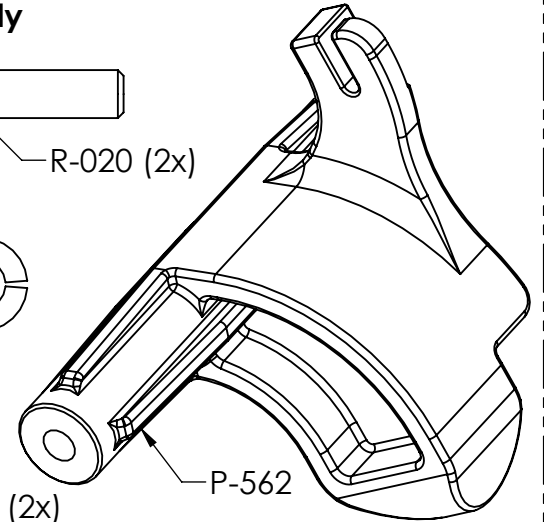

P-522B

P250A only

R-020 (2x)

P-534D (2x)