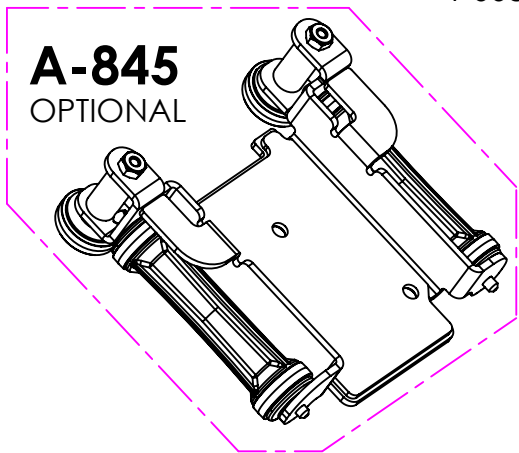

P145FC

DO NOT USE WITH ROLLER BASE A-845
 T-008B FOR 3/4" FLOOR
 T-008C FOR 1/2"-5/8" FLOOR