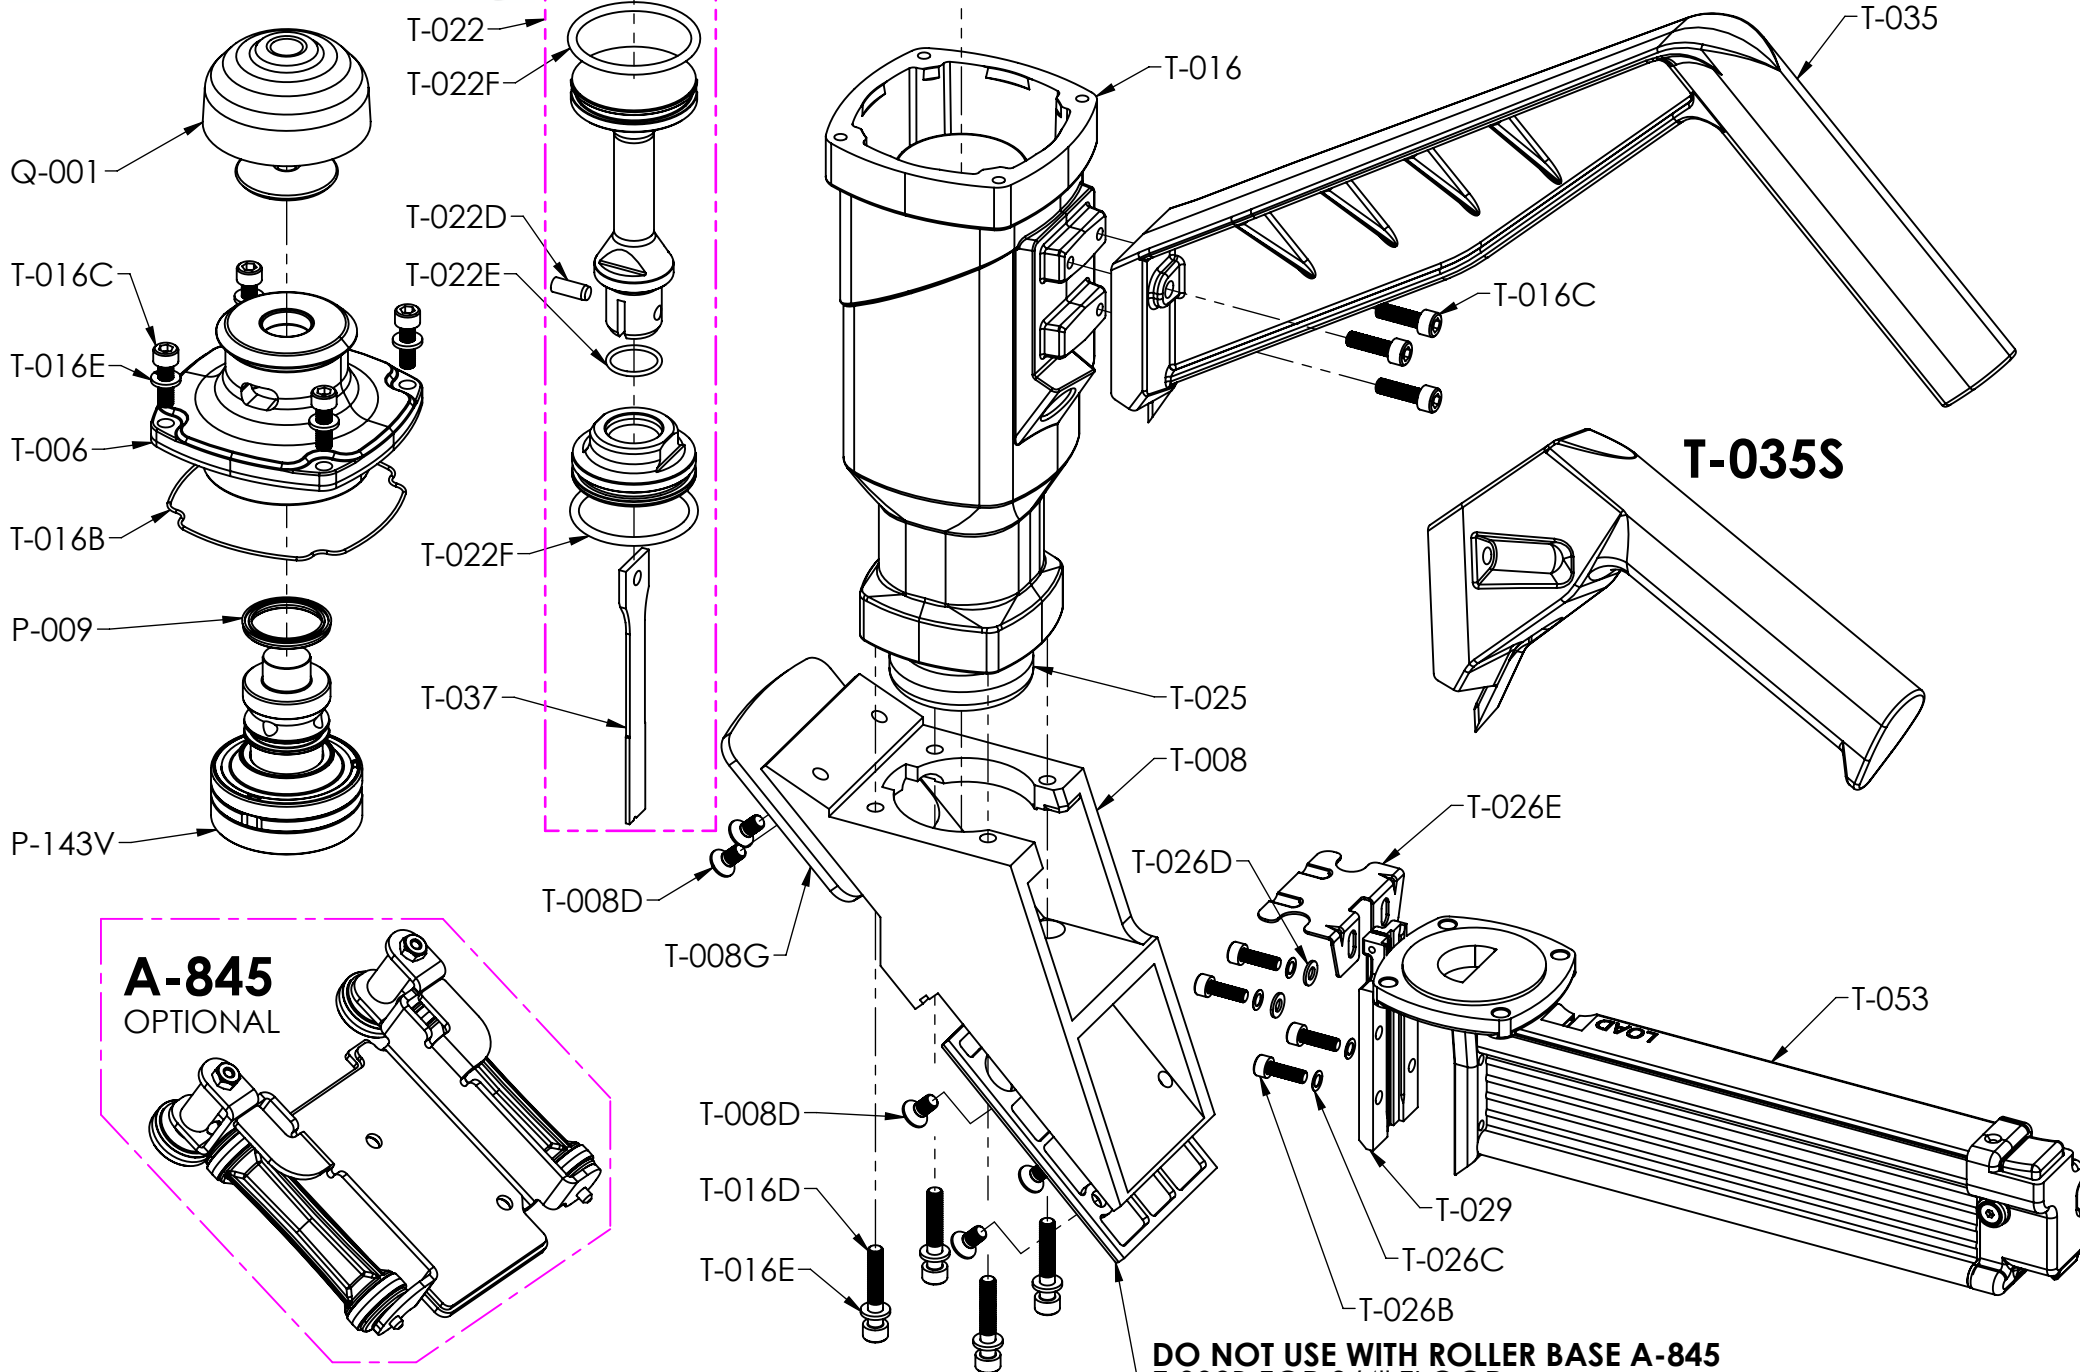

P145FC

DO NOT USE WITH ROLLER BASE A-845
 T-008B FOR 3/4" FLOOR
 T-008C FOR 1/2"-5/8" FLOOR